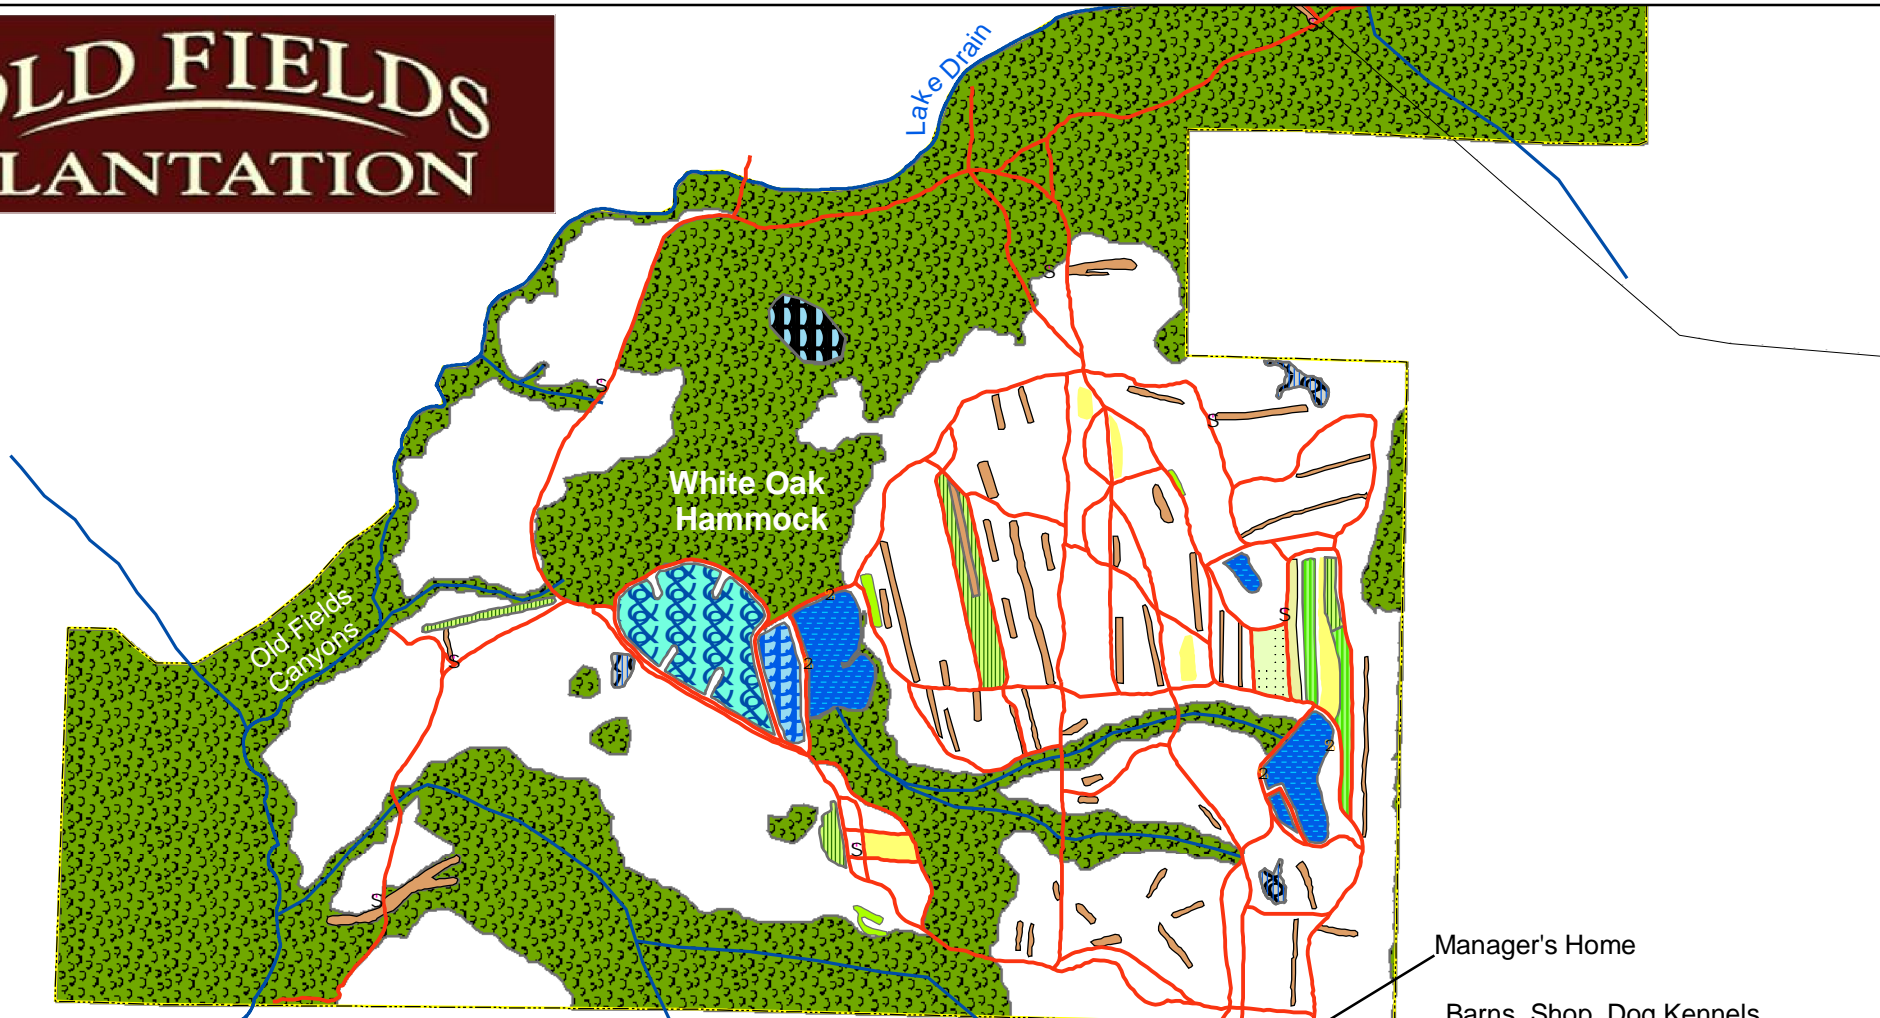

# OLD FIELDS PLANTATION

## Old Fields Legend

	Boundary	<b>Field</b>	<b>Duck Pond</b>
	Gate	2005 crop	
	Hardwood-drain		
	Road		
	Creek		
	Pasture		
	Building		
	Powerline		

**K**  
1023 +/- Acres

Manager's Home  
Barns, Shop, Dog Kennels

South Gate  
Lloyd - 3 miles

Created: September 2005  
Source: GPS Data and 2004 DOQQ  
Coordinate System: UTM Zone 17 North  
Datum: WGS 1984