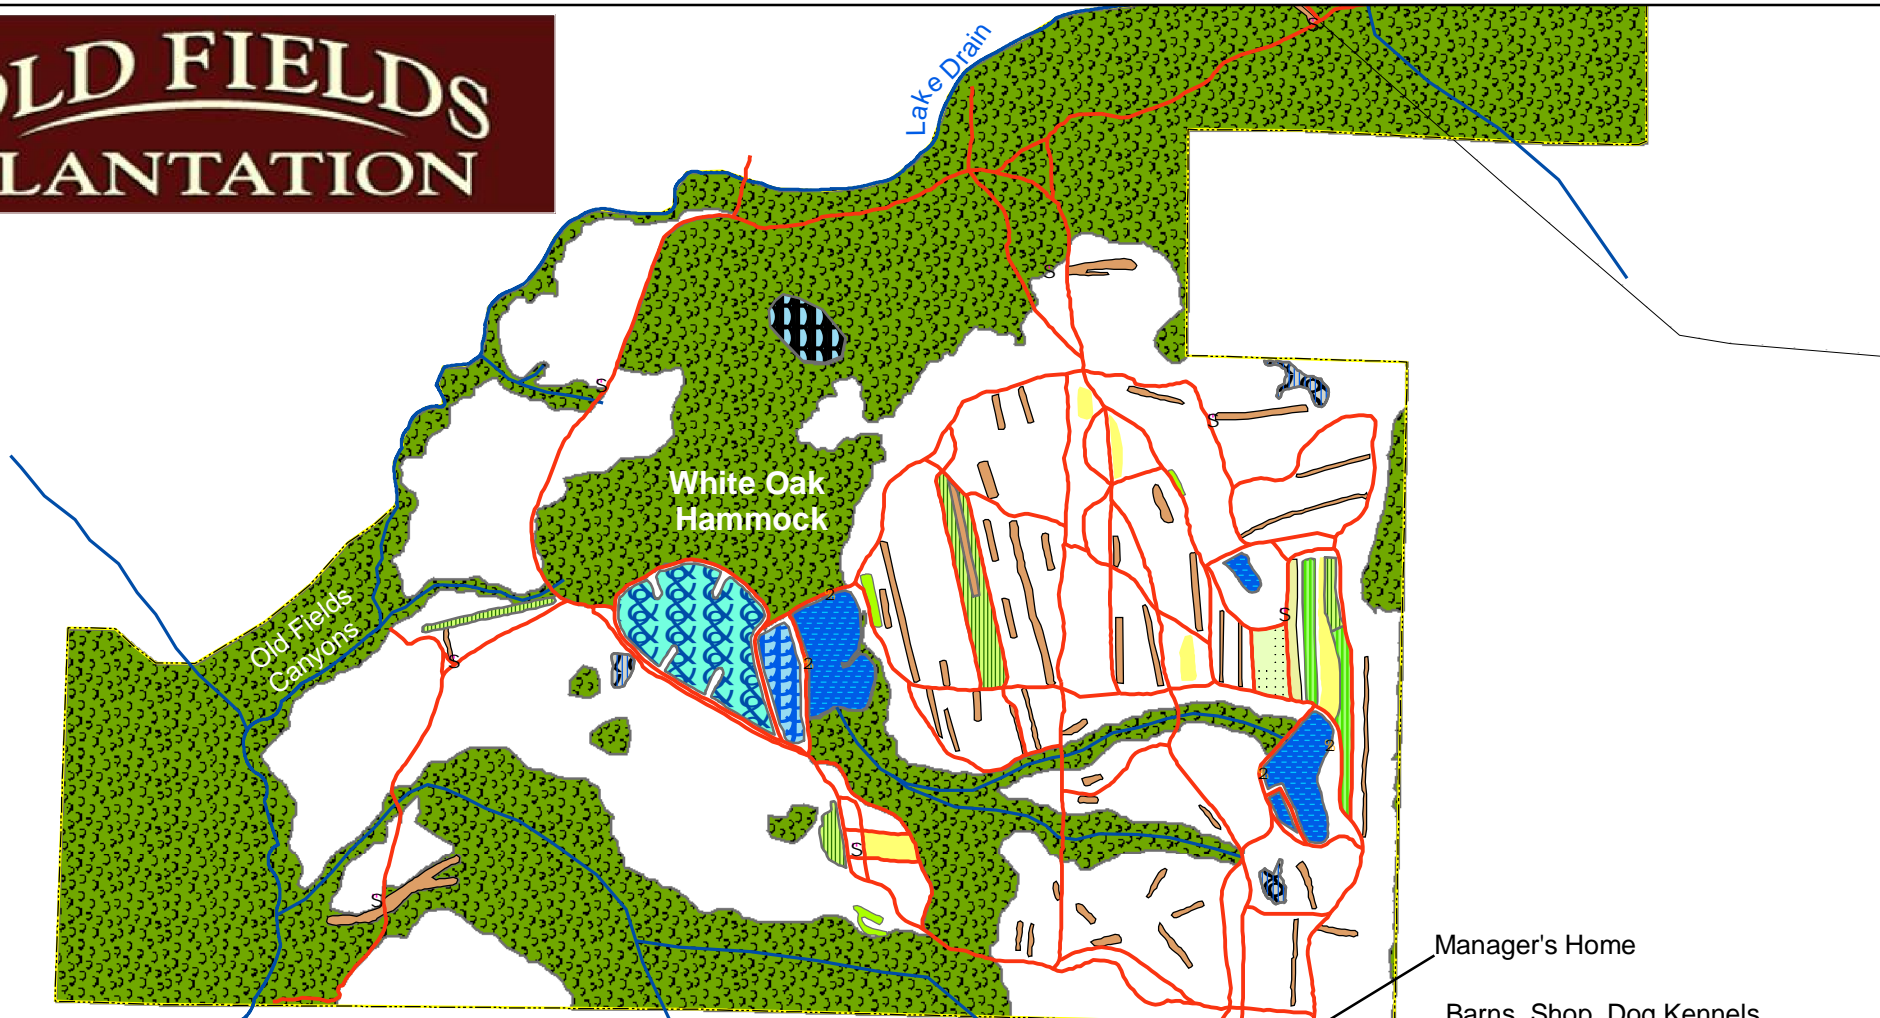

OLD FIELDS PLANTATION

Old Fields Legend

	Boundary	Field	Duck Pond
	Gate	2005 crop	
	Hardwood-drain		
	Road		
	Creek		
	Pasture		
	Building		
	Powerline		

K
1023 +/- Acres

Manager's Home
Barns, Shop, Dog Kennels

South Gate
Lloyd - 3 miles

Created: September 2005
Source: GPS Data and 2004 DOQQ
Coordinate System: UTM Zone 17 North
Datum: WGS 1984