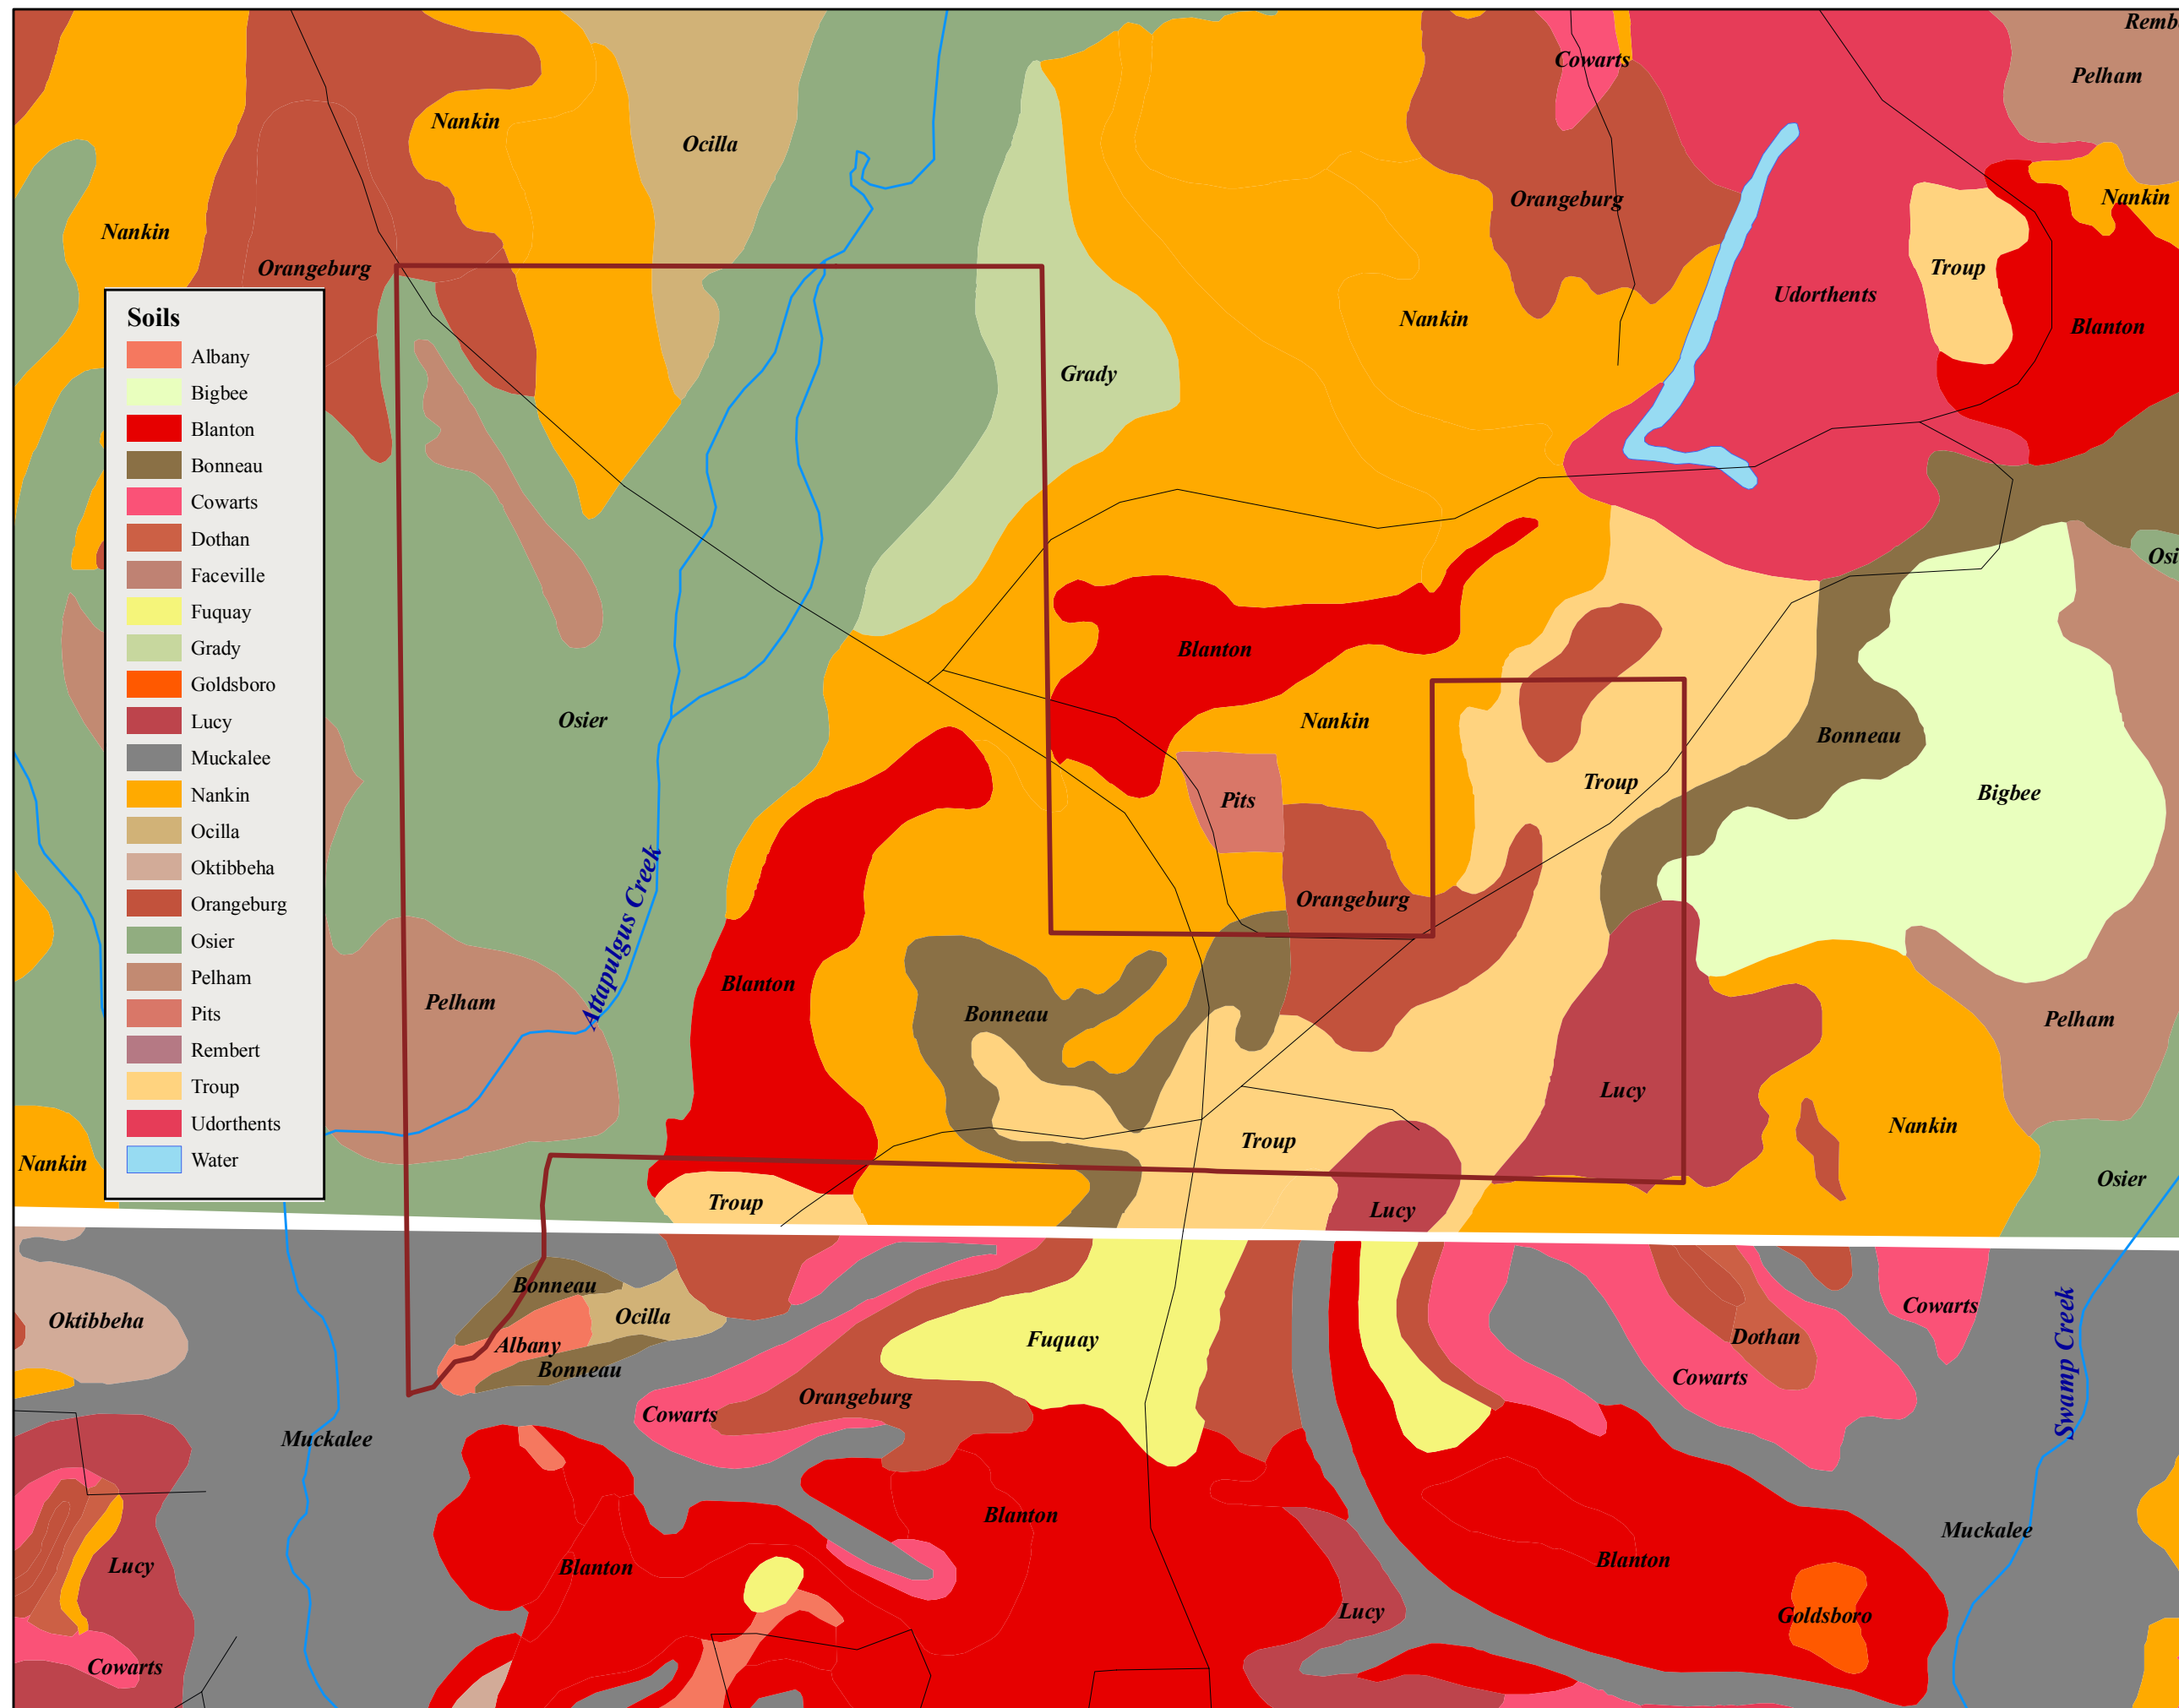

© Jon Kohler & Associates, LLC
434 Mt. Olive Church Road, Lamont, FL 32336
Cell: 850.508.2999

This is a proprietary analysis and not to be distributed

www.JonKohler.com

© 2015

Four C's Trophy Farm
497+/- acres
Decatur County, Georgia
USDA Natural Resource
Conservation Service Soils Data

- FourCs Trophy Farm
- Local Road
- Stream/River

Soils	
	Albany
	Bigbee
	Blanton
	Bonneau
	Cowarts
	Dothan
	Faceville
	Fuquay
	Grady
	Goldsboro
	Lucy
	Muckalee
	Nankin
	Ocilla
	Oktibbeha
	Orangeburg
	Osier
	Pelham
	Pits
	Rembert
	Troup
	Udorthents
	Water